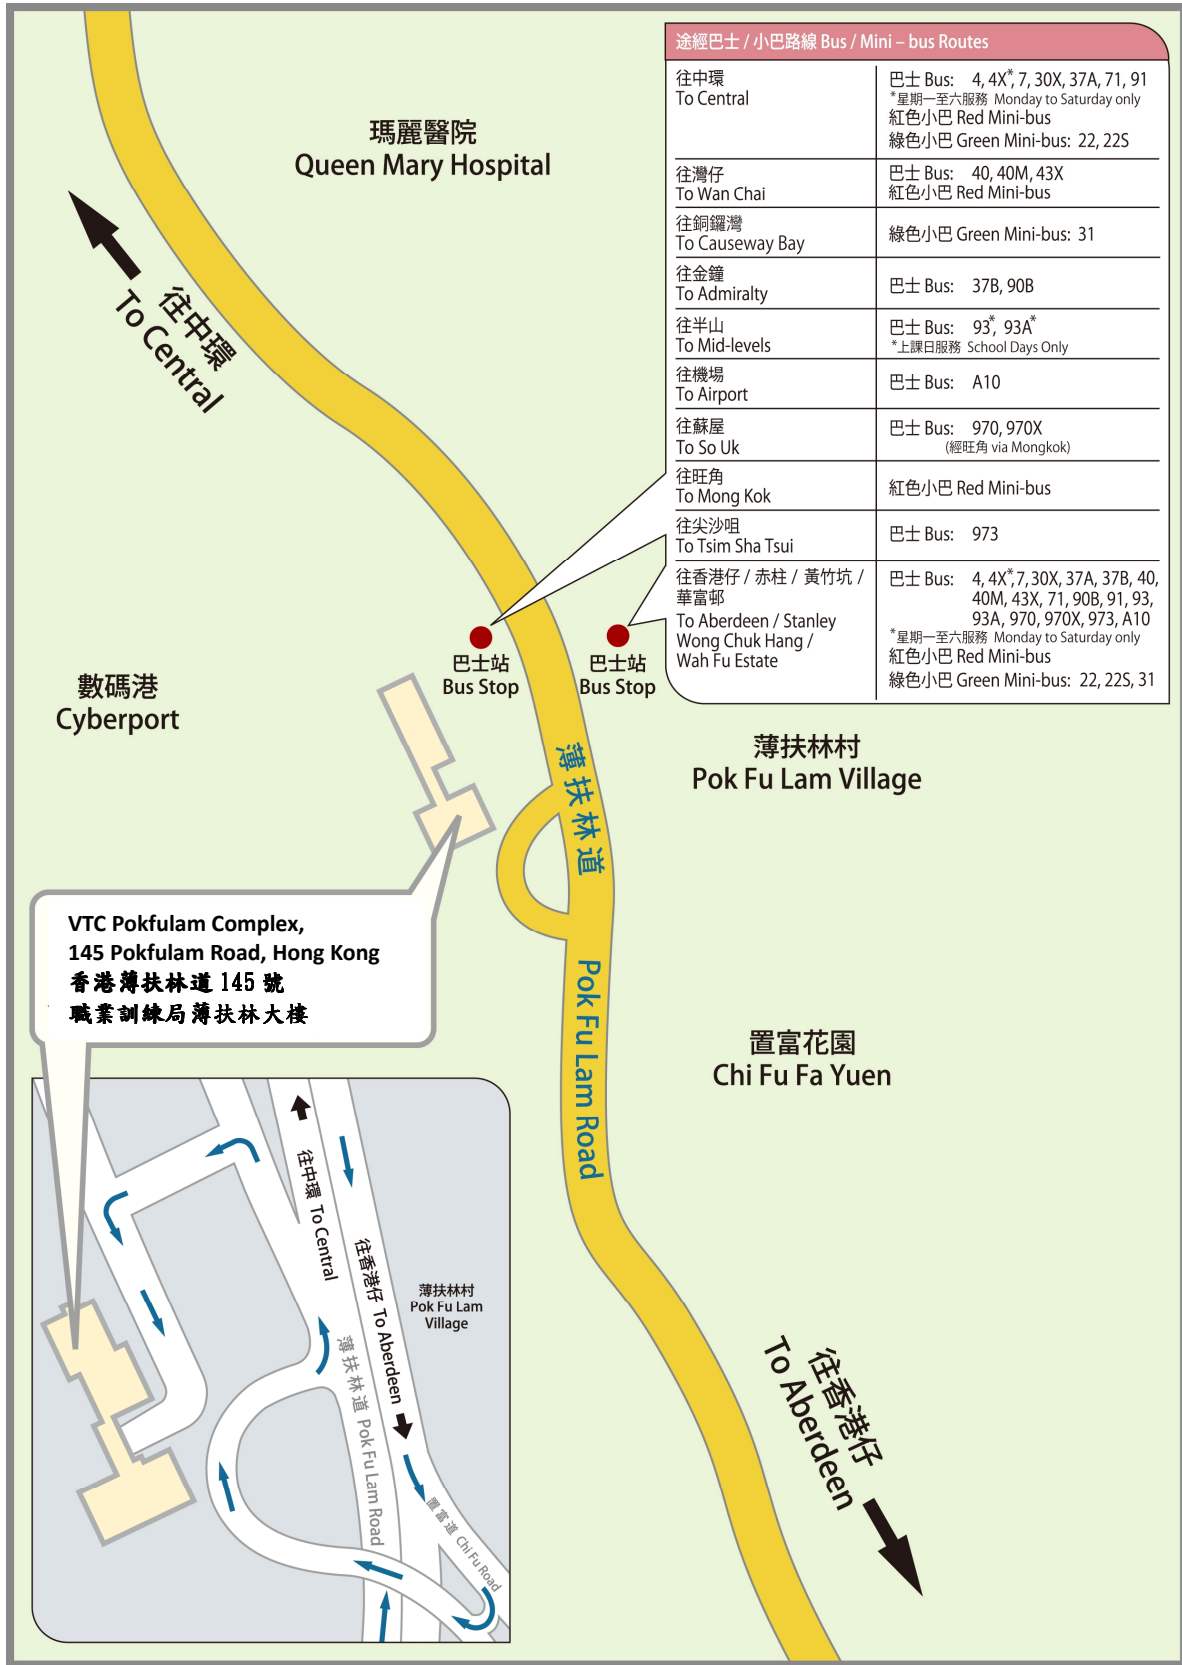

## Direction to VTC Pokfulam Complex

Hospitality industry Training and Development Centre  
 Chinese Cuisine Training Institute  
 VTC Pokfulam Complex, 145 Pokfulam Road, Hong Kong

旅遊服務業培訓發展中心  
 中華廚藝學院  
 香港薄扶林道 145 號職業訓練局薄扶林大樓